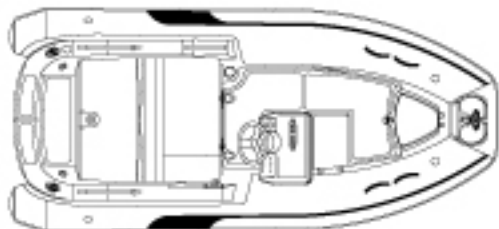

ABJET 390XP

POWERED BY:
ROTAX.

www.abinflatables.com

ABJET® 390XP

Specifications

Model	ABJET® 390XP
Length	3.90 mts / 12'9.5"
Beam	1.9 mts / 5'11"
Height (Removable Wheel)	0.85 mts / 3'15"
Tube Material	ORCA® 82B
Tube Diameter	17" / 0.43 mts
Number of Chambers	4
Weight	959 lbs / 435 Kgs
Person Capacity	7
Installed HP	170
RDC Design Category	C

Engine features

OEM with **ROTAX**

ACE 170 ECT
170HP

Muffler & Silencer
Catalytic Exhaust System

**INTERNATIONAL
WARRANTY**

Standard Equipment

Features

- Integrated Marine Grade Aluminum Fuel Tank (gal/ll)
- Diamond Non-Skid Deck
- Dual Rear Seat
- Fully Upholstered Seating-Spradling®
- Integrated Bow Locker
- Easy Port & Starboard Access
- Integrated Stainless Steel Stern Hand Rails
- Ample Engine Access
- Stainless Steel Bow Eye
- Fiberglass Bow Step with cushion, navigation lights and SS cleat
- 2 Stern Stainless Steel Foldable Cleats
- 3 Stainless Steel Davit Lifting Points
- Stainless Steel Removable Ski-Pole & Stern Hand Rail
- Stainless Steel Transom Tie Downs
- Battery Box
- 1 Recessed Cup Holder
- Water Tight Engine Compartment Seal
- Built-In Cooler with Drain
- Removable lateral seat

Tube

- Orca® (CSM) Fabric
- Non-Corrosive Push-Push Inflation Valves
- Single Solid Rub Rail
- Reinforced External Seams
- Orca® (CSM) Fabric Handles on Tubes

Drain System

- Self Bailing Deck System with Non-Return Valves
- Stainless Steel Drain Plugs